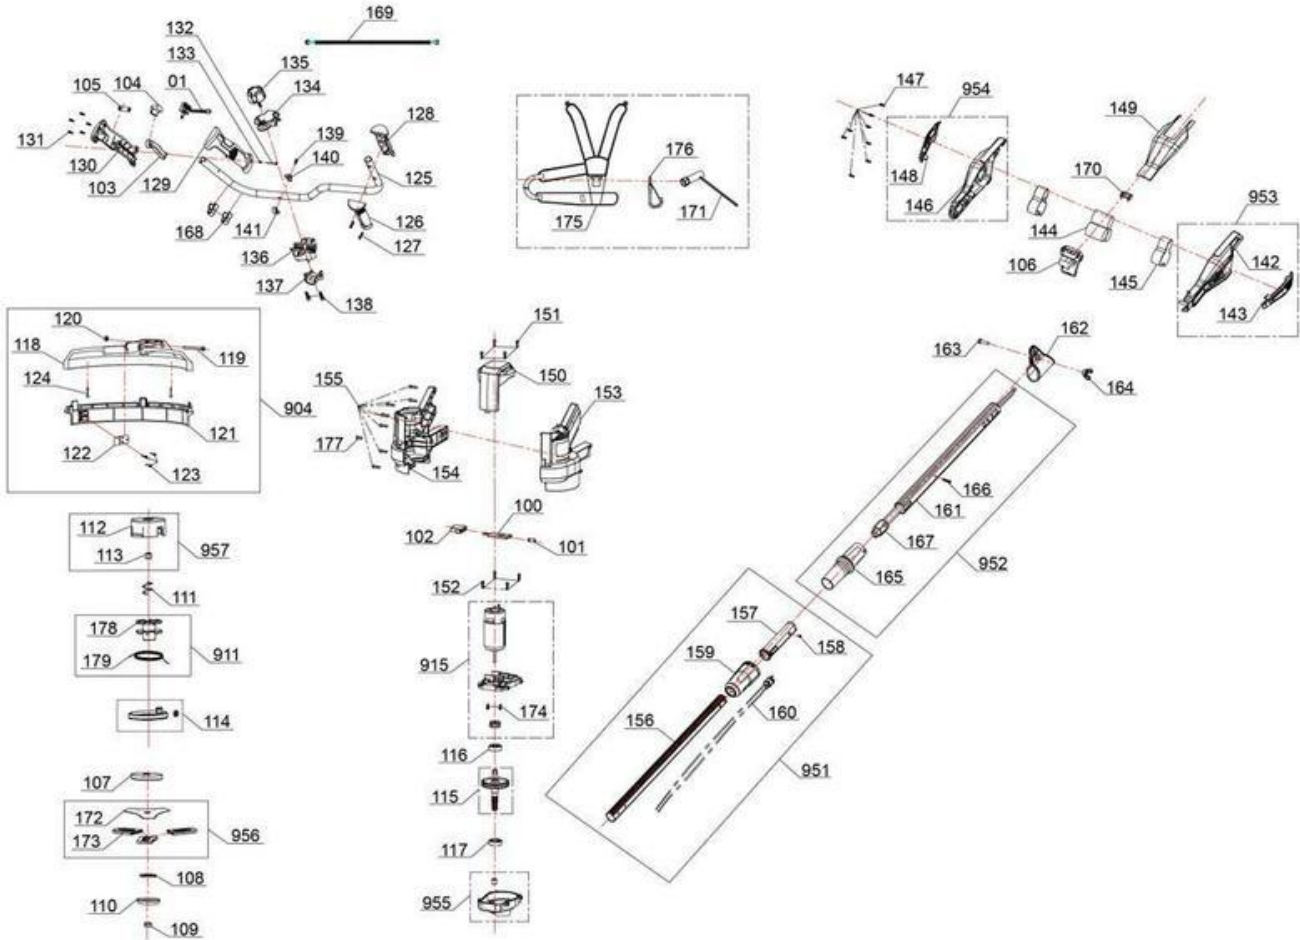

iSC GmbH
Customer Service
Eschenstraße 6
94405 Landau/Isar

Telephone:
Email:

+49 9951 959 2019
service-de@einhell.com

Cordless Scythe
AGILLO 18/200

Article number: 3411310
Ident number: 21023

Spare parts

Pos	Art.	Ident number	Product Name	Pos	Art.	Ident number	Product Name
001	341131001001	00000	switch on/off	957	341131002957	00010	Wirespool adapter assembly
099	341131002099	00000	color box				
100	341131001100	00000	arrest lock				
101	341131001101	00000	return spring				
102	341131001102	00000	push button				
103	341131001103	00000	switch operating lever				
104	341131001104	00000	push button				
105	341131001105	00000	return spring				
106	341131001106	00000	molded PCB				
107	341131001107	00000	flange inside				
108	341131002108	00000	flange outside				
109	341131001109	00000	locknut M10				
110	341131002110	00000	muff cover				
111	341131001111	00000	spring				
114	341131001114	00000	wirespool cover				
115	341131001115	00000	output shaft				
116	341131001116	00000	ball bearing A 6001 Z				
117	341131001117	00000	ball bearing B 6000 Z				
125	341131001125	00000	biker handle				
126	341131001126	00000	handle shell front				
127	341131001127	00000	screw ST3,9 x 16				
128	341131001128	00000	handle shell rear				
129	341131001129	00000	handle shell left				
130	341131001130	00000	handle shell right				
131	341131001131	00000	screw ST3,9 x 14				
132	341131001132	00000	attachment screw M4 x 30				
133	341131001133	00000	locknut M4				
134	341131001134	00000	handle mount				
135	341131001135	00000	knob				
136	341131001136	00000	handle holder				
137	341131001137	00000	fixing clamp tube				
138	341131001138	00000	attachment screw M6 x 20				
139	341131001139	00000	screw ST2,9 x 10				
140	341131001140	00000	front half ring				
141	341131001141	00000	rear half ring				
144	341131001144	00000	balance weight				
145	341131001145	00000	rubber sleeve				
147	341131001147	00000	screw ST3,9 x 14				
149	341131001149	00000	decoration cover				
150	341131001150	00000	motor cover				
151	341131001151	00000	screw ST3,9 x 14				
152	341131001152	00000	screw ST3,9 x 14				
153	341131001153	00000	motor housing left				
154	341131001154	00000	motor housing right				
155	341131001155	00000	screw A ST4,2 x 16				
162	341131001162	00000	fitting carry belt				
163	341131001163	00000	attachment screw M6 x 25				
164	341131001164	00000	wing nut M5				
168	341131001168	00000	cable clip				
169	341131001169	00000	cable main switch / main board				
170	341131001170	00000	contacts				
171	341131001171	00000	wrench for tool change				
175	341131001175	00000	carry belt				
176	341131001176	00000	lobster clasp				
177	341131001177	00000	screw B ST4,2 x 12				
904	341131001904	00010	Guard / Protection Device Asse				
911	341131001911	00010	Wirespool Assembly				
915	341131001915	00010	Complete Drive Unit Assembly				
951	341131001951	00010	Lower pipe assembly				
952	341131001952	00010	Upper pipe assembly				
953	341131001953	00010	Half box left assembly				
954	341131001954	00010	Half box right assembly				
955	341131001955	00000	Lower gear housing assembly				
956	341131002956	00010	Blade-3T assembly